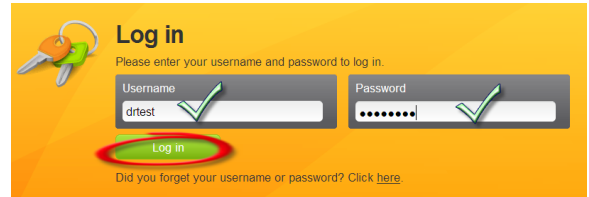

Log in page

1 Log in

- The URL for logging into the project is:
<https://secure.viedoc.net>
- We recommend you to save this URL as a favourite in your web browser.
- Login by entering your username and password and clicking the "Log in" button.
- Please observe that after five failed login attempts the user account will be locked.